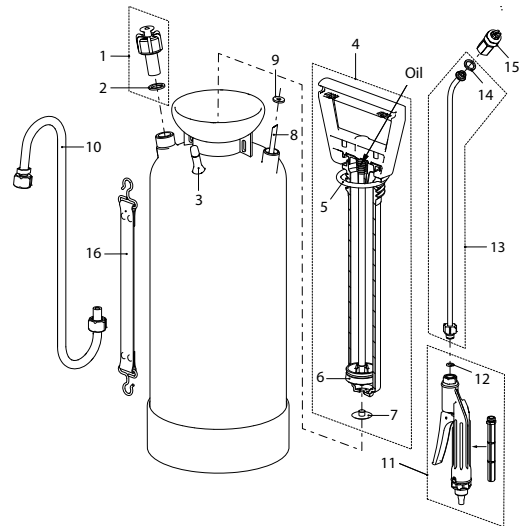

Spray-Matic 5 P

Spray-Matic 7 P

Spray-Matic 5 P, compression sprayer with fanjet nozzle	11816201	011202
Spray-Matic 7 P, compression sprayer with fanjet nozzle	11816301	011219
Accessories (Pictures see page 43 ff)		
Two hand grip	11887301	040578
Telescopic extension tube 1 to 2 m, alu. eloxadized, thread G1/4"e on b. sides	10985201	100456
Extension tube straight 1 m, brass, thread G1/4"i - G1/4"e	10960601	100463
Closing cap made of plastic (inst. of handpump)	11629502	100869
Adjustable nozzle with G1/4"i, thread dia. 1.3 mm	28502598-SB	100173
Duro mist nozzle 1.65 mm for whitewash	28502325-SB	100364
Floodjet nozzle 1.6 mm, blue (Herbicide nozzle)	10501803-SB	100241
CF valve (constant flow) 2.0 bar (also available as 1.0 bar; 1.45 bar)	11698401-SB	040707
No Gasket set consisting of:	10399003-SB	700809
2 Gasket 21x15.4x2		
5 O-Ring 50.16x5.34		
6 Sleeve		
7 Pump gasket		
9 Gasket 15x5.5x2		
12 Gasket 11.9x7x1.5		
14 Gasket 17x12.7x2		
Gasket set for trigger	11664910	040851
No Spare parts		
1 Safety valve, 4 bar	11617902-SB	710181
3 Valve	50137531	500157
4 Pump black assy.	11625301-SB	710150
6 Guide with sleeve; 6 pcs per pack	10853203-SB	040066
6 Sleeve; 6 pcs per pack	11642701-SB	040059
8 Suction tube 5 P, L = 435 mm, Minimum order qty. 5 pcs	10450502	040844
8 Suction tube 7 P, L = 540 mm, Minimum order qty. 5 pcs	10450503	110554
10 Hose 1.5 m G1/2"-G1/2", oil resistant	10834210-SB	710402
11 Trigger assy.	10966105-SB	100678
12 Gasket 11.9x7x1.5; 12 pcs per pack	11642404-SB	040042
13 Spray tube 50 cm, curved, brass	11370704	700311
14 Gasket 17x12.7x2; 10 pcs per pack	11642403	040035
15 Fanjet nozzle assy. TeeJet 8002 brass	11612810	110561
16 Carrying belt assy.	10453601	100739

Two hand grip 11887301

Two hand grip mounted